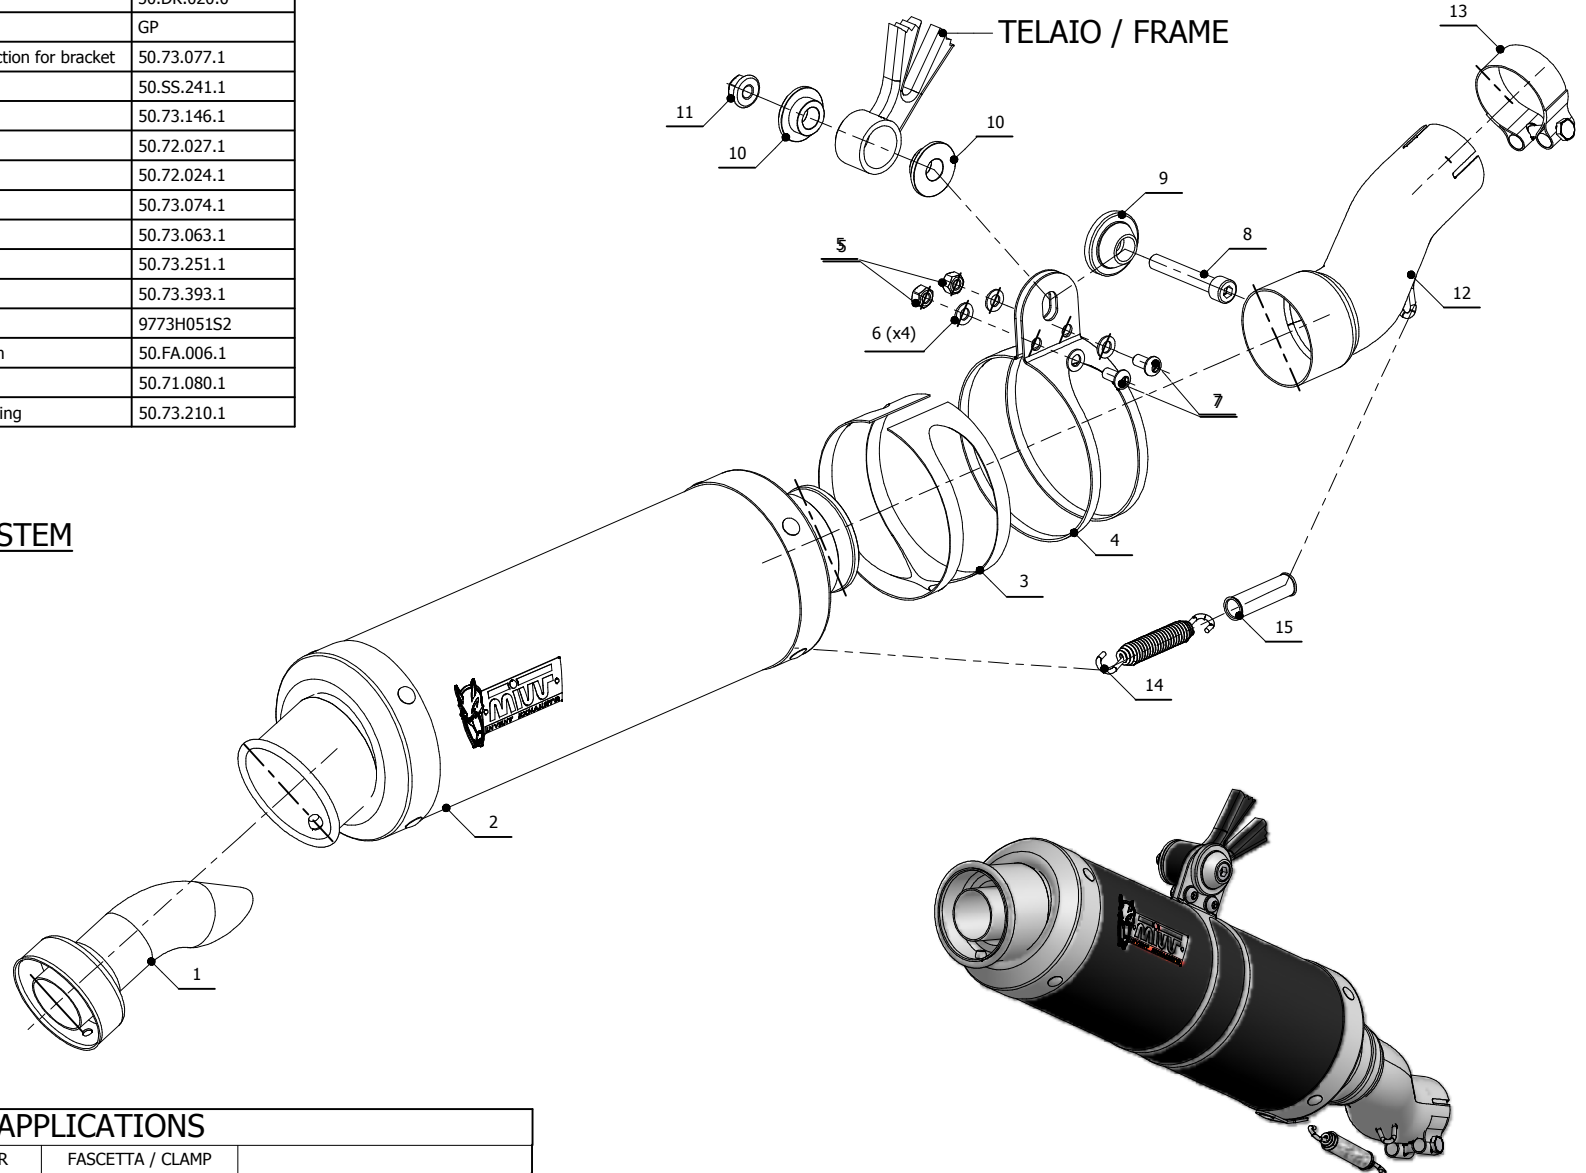

MODEL HONDA CB 500 F/X - CBR 500 R

YEAR 2013

LINE SPORT

MUFFLER GP

SCHEMATIC

ELENCO PARTI / PARTS LIST

#	QTÀ / QTY	DESCRIZIONE / DESCRIPTION	CODICE / CODE
1	1	DB killer / DB killer	50.DK.020.0
2	1	Silenziatore / Muffler	GP
3	1	Protezione in gomma per staffa / Rubber protection for bracket	50.73.077.1
4	1	Staffa / Bracket	50.SS.241.1
5	2	Dado M6 / Nut M6	50.73.146.1
6	4	Rondella M6 / Washer M6	50.72.027.1
7	2	Vite M6 x 12 / Screw M6 x 12	50.72.024.1
8	1	Vite M8x50 / Screw M8x50	50.73.074.1
9	1	Rondella in alluminio / Aluminium washer	50.73.063.1
10	2	Rondella in alluminio / Aluminium washer	50.73.251.1
11	1	Dado 8 MA flangiato / Flanged nut 8 MA	50.73.393.1
12	1	Tubo di raccordo / Link pipe	9773H051S2
13	1	Fascetta Ø 44/47 mm / Pipe clamp Ø 44/47 mm	50.FA.006.1
14	1	Molla lunga / Long spring	50.71.080.1
15	1	Tubo in gomma per molla / Rubber pipe for spring	50.73.210.1

OPTIONAL PARTS

H.051.C1 - NO KAT COLLECTORS SYSTEM

APPLICAZIONI / APPLICATIONS

CODICE / COD	TUBO / PIPE	SILENZIATORE / MUFFLER	FASCETTA / CLAMP
H.051.L2S	INOX / ST. STEEL	CARBONIO / CARBON FIBER	INOX / ST. STEEL
H.051.L6S	INOX / ST. STEEL	TITANIO / TITANIUM	INOX / ST. STEEL
H.051.LXB	INOX / ST. STEEL	STEEL BLACK	INOX / ST. STEEL