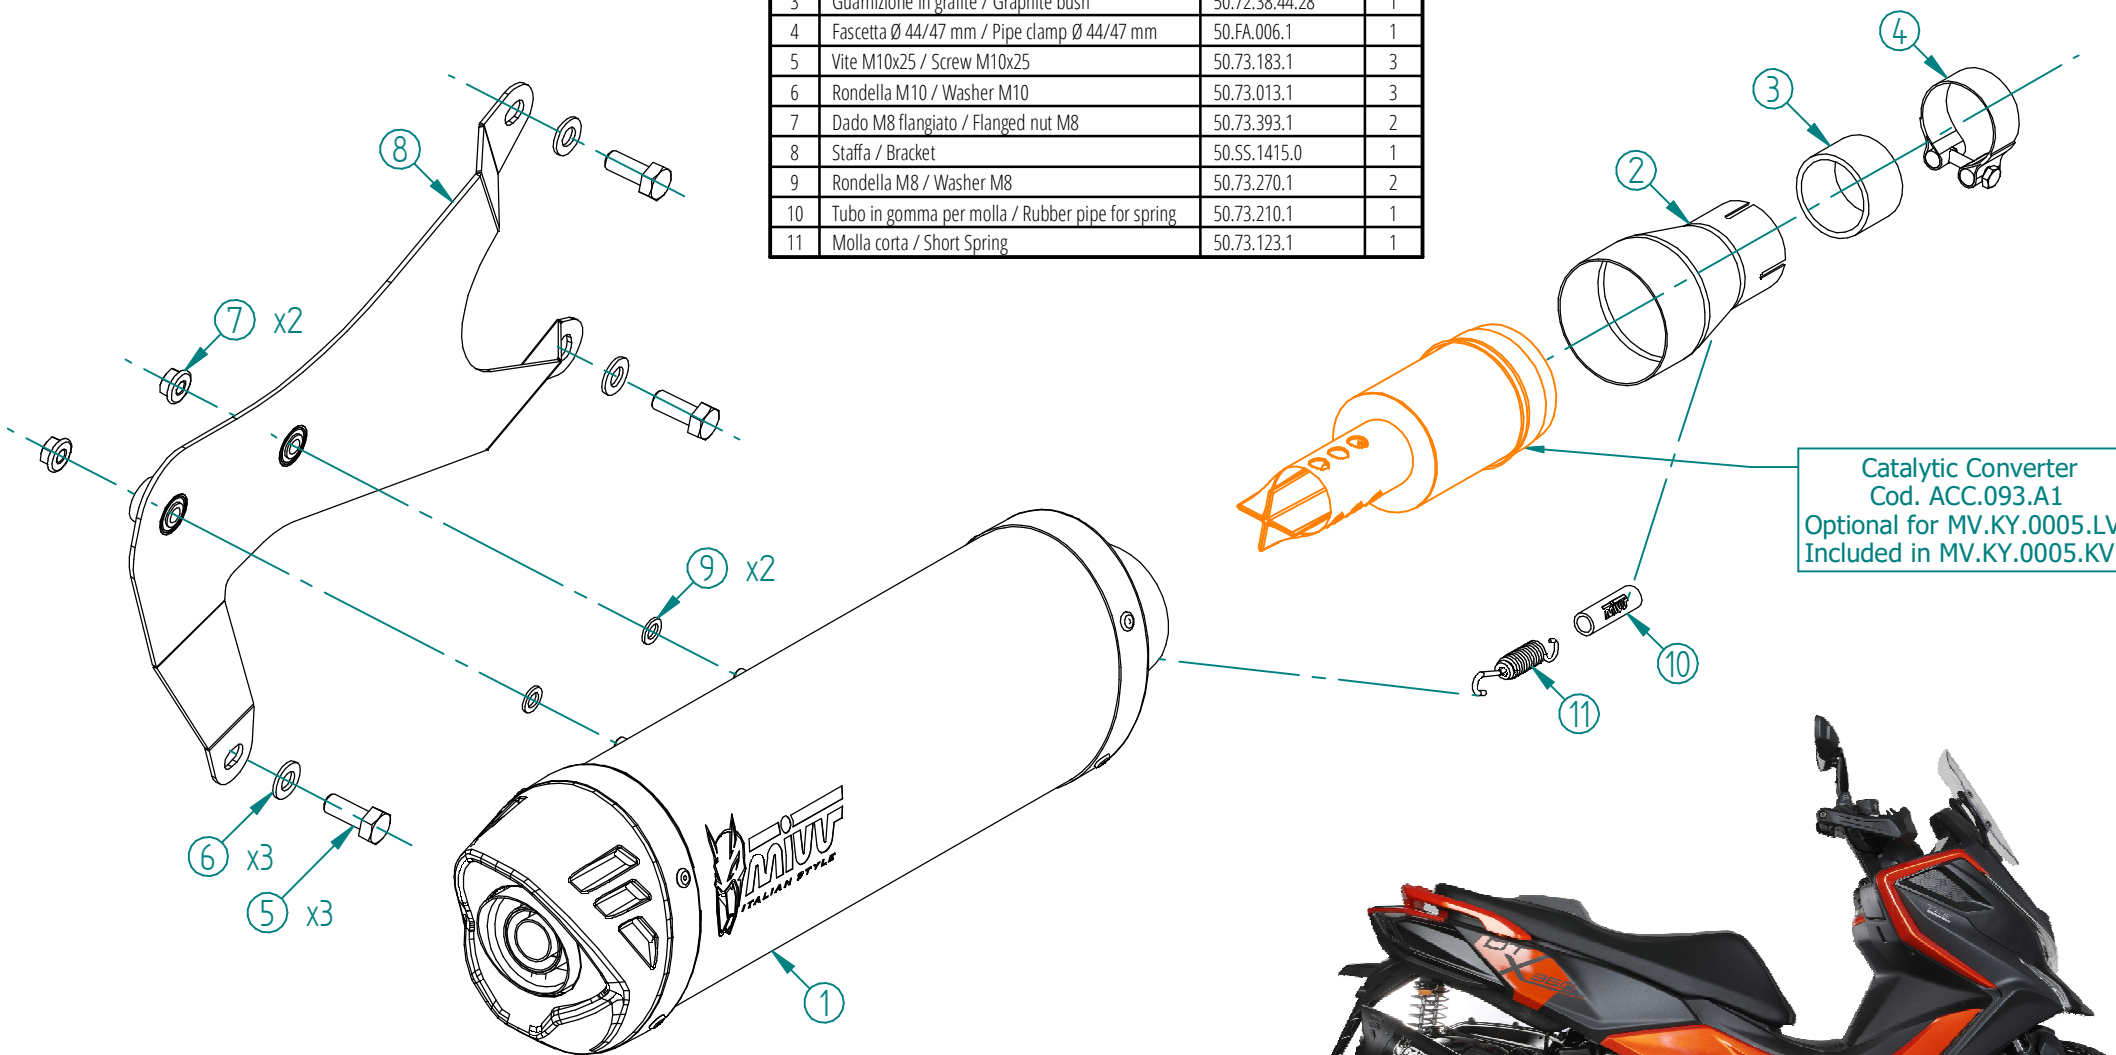

#	DESCRIPTION	PART NUMBER	QTY
1	Silenziatore / Muffler db killer 50.DK.156.0	MOVER L.400 Øi 66	1
2	Tubo di raccordo / Link pipe	97MVKY0001LV	1
3	Guarnizione in grafite / Graphite bush	50.72.38.44.28	1
4	Fascetta Ø 44/47 mm / Pipe clamp Ø 44/47 mm	50.FA.006.1	1
5	Vite M10x25 / Screw M10x25	50.73.183.1	3
6	Rondella M10 / Washer M10	50.73.013.1	3
7	Dado M8 flangiato / Flanged nut M8	50.73.393.1	2
8	Staffa / Bracket	50.SS.1415.0	1
9	Rondella M8 / Washer M8	50.73.270.1	2
10	Tubo in gomma per molla / Rubber pipe for spring	50.73.210.1	1
11	Molla corta / Short Spring	50.73.123.1	1

APPLICAZIONI / APPLICATIONS			
Codice / Code	Silenziatore / Muffler	Tubo / Pipe	Note
MV.KY.0005.LV	BLACK	INOX / ST. STEEL	CATALYTIC CONVERTER NOT INCLUDED
MV.KY.0005.KV			CATALYTIC CONVERTER INCLUDED