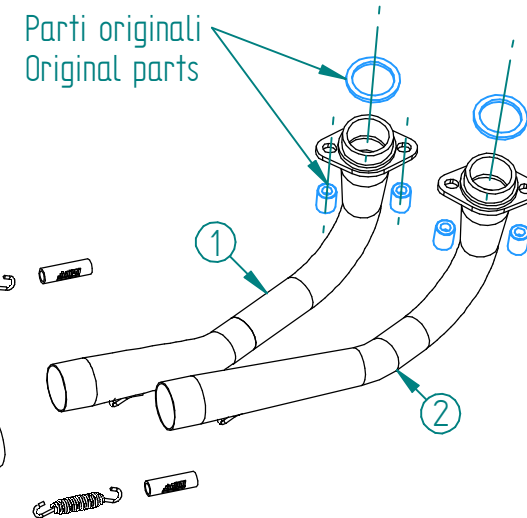

#	DESCRIPTION	PART NUMBER	QTY
1	Collettore #1 / Down pipe #1	9773Y061SEA	1
2	Collettore #2 / Down pipe #2	9773Y061SEB	1
3	Tubo di raccordo / Link pipe	9773Y061SEC	1
4	Tubo di raccordo / Link pipe	9773Y073SED	1
5	Silenziatore / Muffler - db killer 50.DK.092.0	OVAL CARBON CAP 360	1
6	Dado M8 flangiato / Flanged nut M8	50.73.393.1	1
7	Rondella M8 / Washer M8	50.73.419.1	1
8	Staffa / Bracket	50.SS.1260.0	1
9	Rondella in alluminio nera / Black aluminium washer	50.73.221.1	1
10	Vite M8x25 / Screw M8x25	50.73.064.1	1
11	Vite M8 x 16 / Screw M8 x 16	50.73.098.1	2
12	Rondella di sicurezza / Safety washer	50.73.604.1	2
13	Molla media / Mid-size spring	50.73.359.1	4
14	Tubo in gomma per molla / Rubber pipe for spring	50.73.210.1	4

Catalytic Converter  
Cod. ACC.045.A1  
Optional for Y.073.LVC  
Included in Y.073.KVC

APPLICAZIONI / APPLICATIONS			
CODICE / CODE	SILENZIATORE / MUFFLER	NOTE	TUBO / PIPE
Y.073.LVC	STEEL BLACK	CATALYTIC CONVERTER NOT INCLUDED	INOX / ST. STEEL
Y.073.KVC	STEEL BLACK	CATALYTIC CONVERTER INCLUDED	

## OPTIONAL PARTS

Carter in carbonio - Carbon cover  
00.73.ACC.070.0