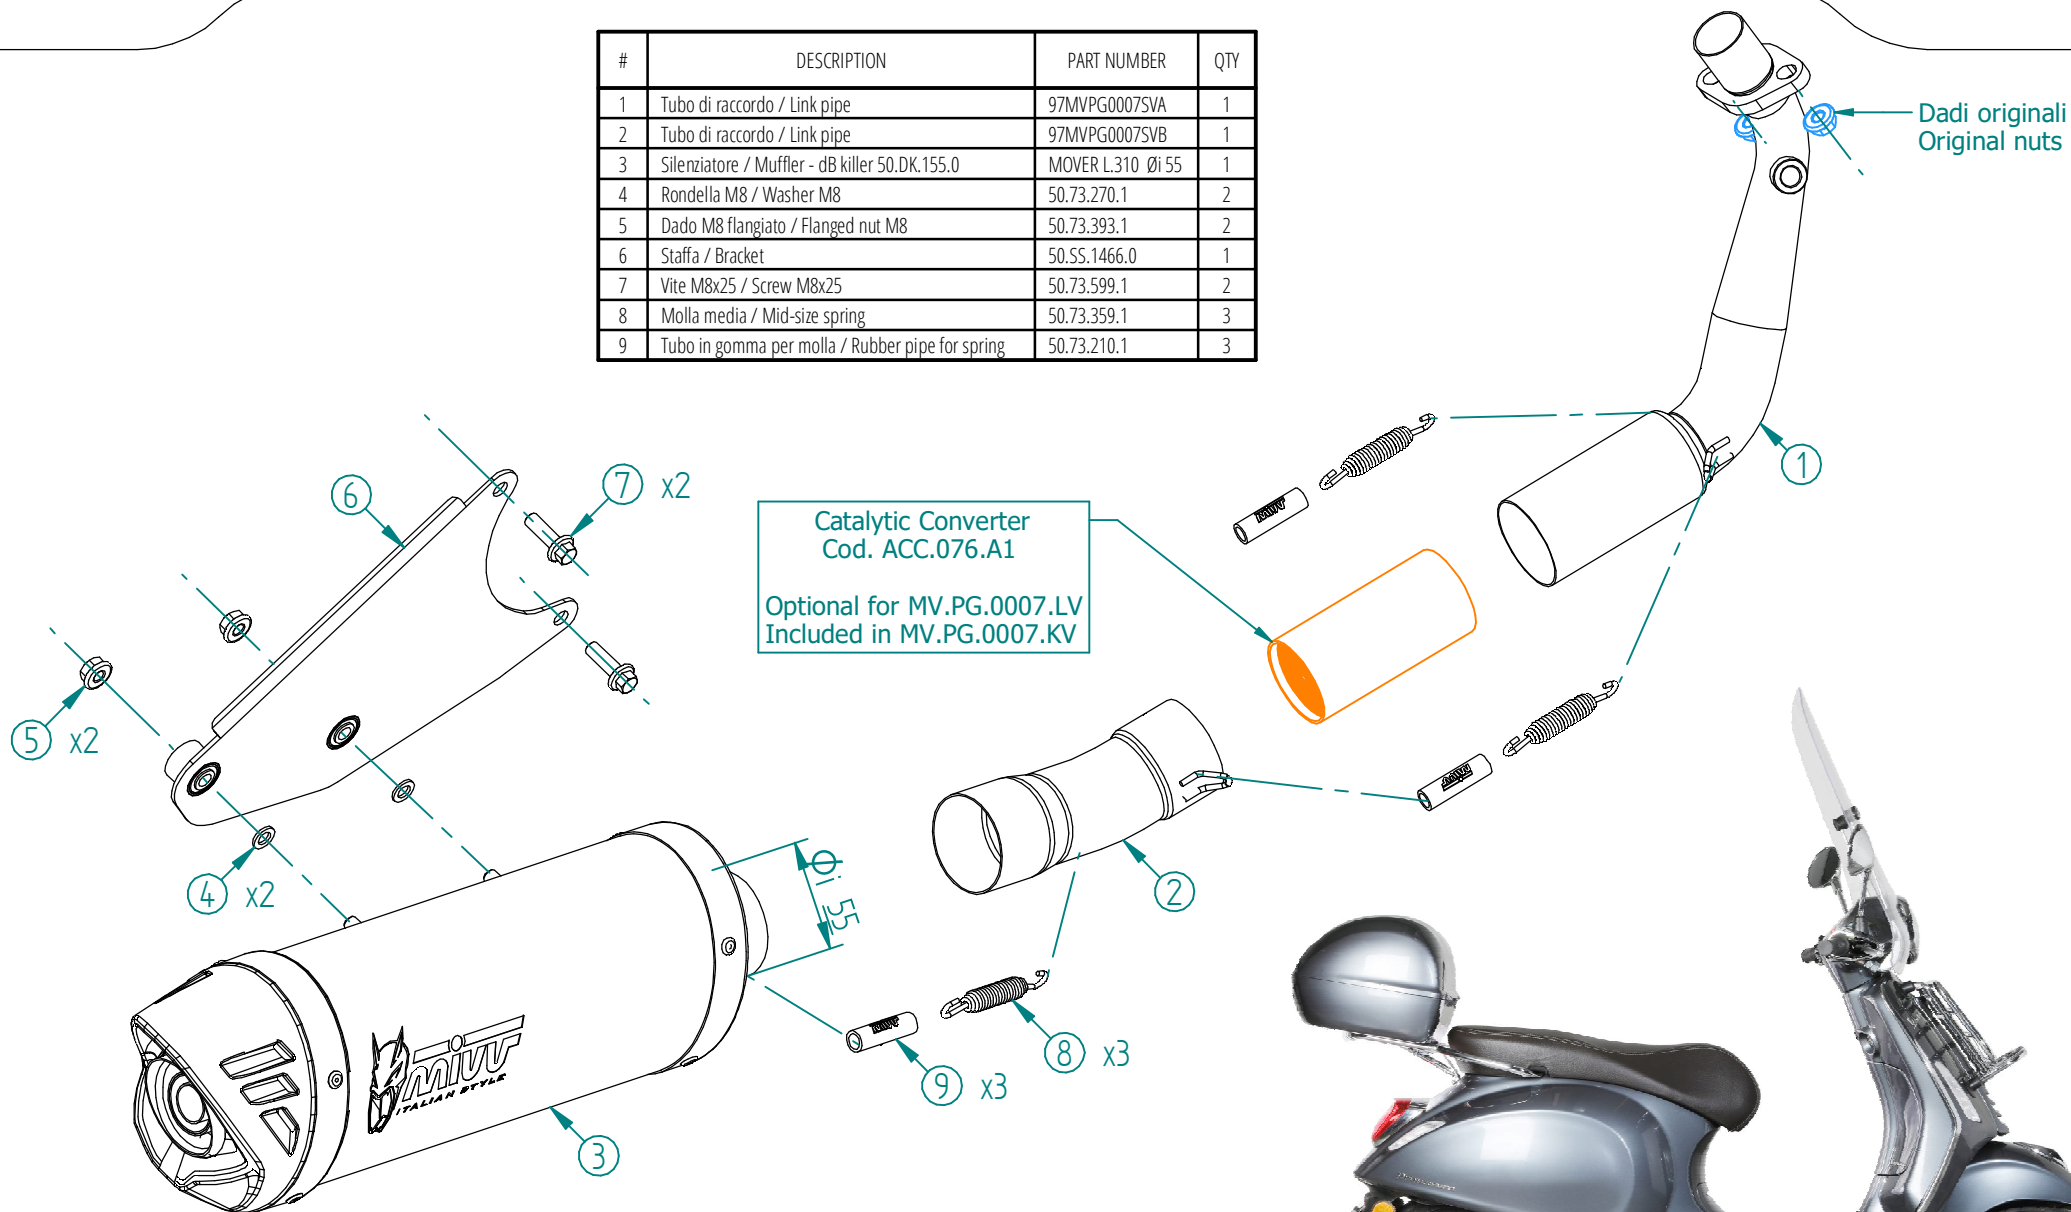

#	DESCRIPTION	PART NUMBER	QTY
1	Tubo di raccordo / Link pipe	97MVPG0007SVA	1
2	Tubo di raccordo / Link pipe	97MVPG0007SVB	1
3	Silenziatore / Muffler - dB killer 50.DK.155.0	MOVER L.310 Ø155	1
4	Rondella M8 / Washer M8	50.73.270.1	2
5	Dado M8 flangiato / Flanged nut M8	50.73.393.1	2
6	Staffa / Bracket	50.55.1466.0	1
7	Vite M8x25 / Screw M8x25	50.73.599.1	2
8	Molla media / Mid-size spring	50.73.359.1	3
9	Tubo in gomma per molla / Rubber pipe for spring	50.73.210.1	3

APPLICAZIONI / APPLICATIONS			
Codice / Code	Silenziatore / Muffler	Tubo / Pipe	Note
MV.PG.0007.LV	BLACK	INOX / ST. STEEL	CATALYTIC CONVERTER NOT INCLUDED
MV.PG.0007.KV			CATALYTIC CONVERTER INCLUDED