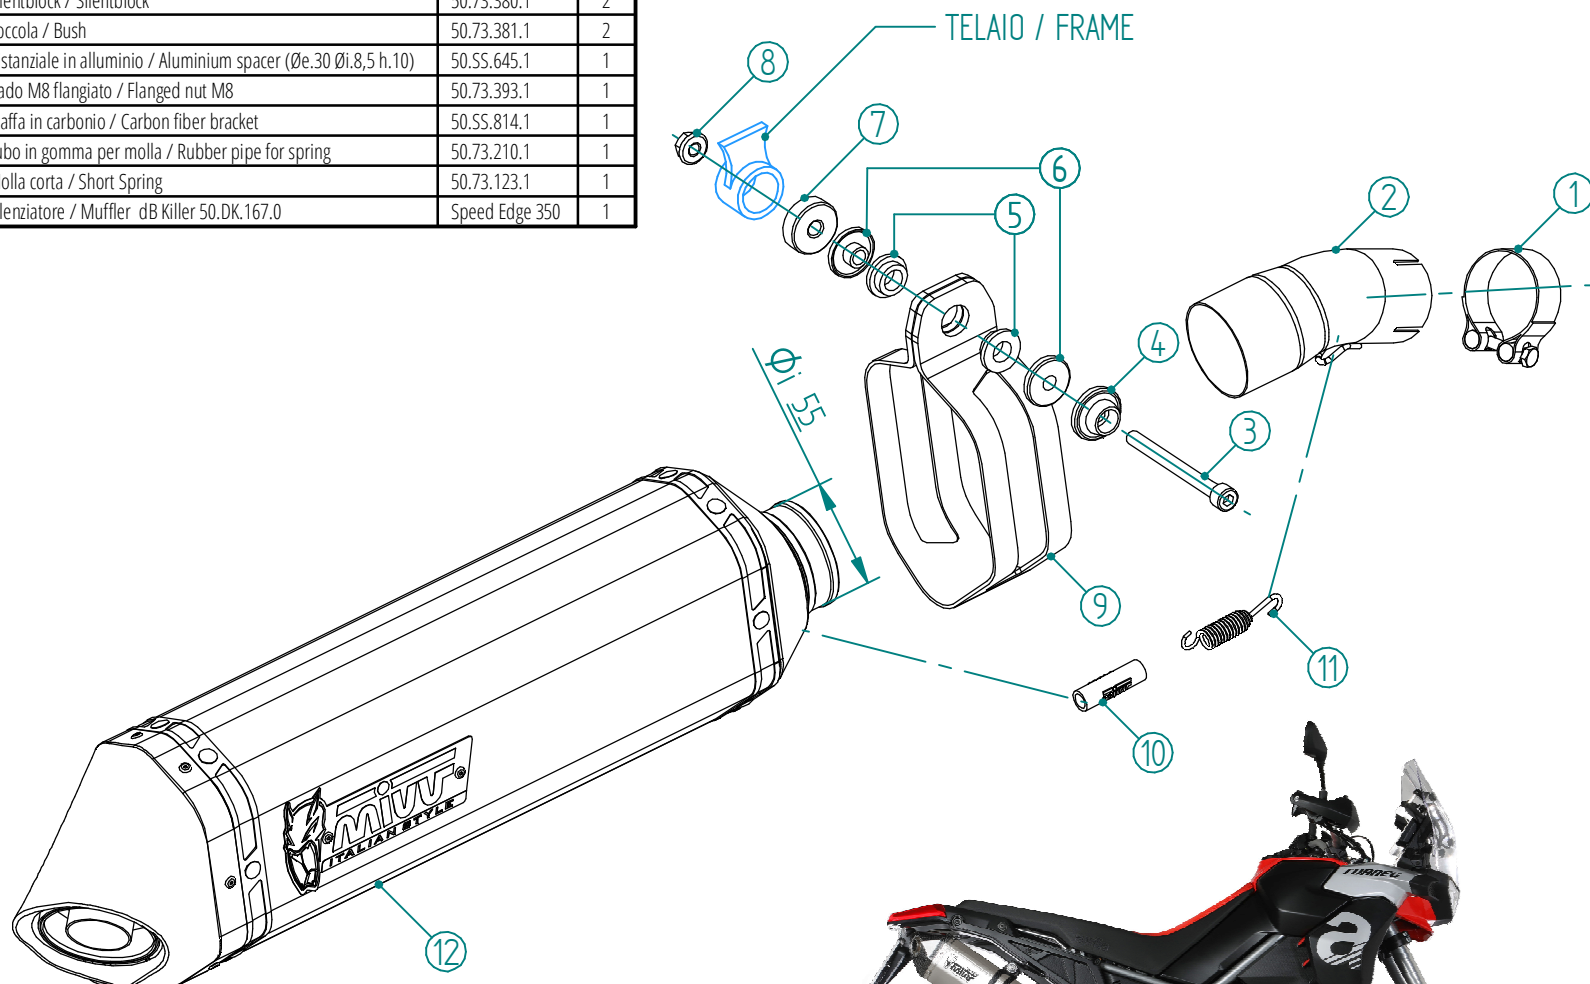

OPTIONAL PARTS

Carter in carbonio - Carbon cover
00.73.ACC.070.0

Impianto no kat - No kat pipe
00.73.A.017.C1

#	DESCRIPTION	PART NUMBER	QTY
1	Fascetta Ø 48/51 mm / Pipe clamp Ø 48/51 mm	50.FA.007.1	1
2	Tubo di raccordo / Link pipe	9773A017SE	1
3	Vite M8x80 / Screw M8x80	50.73.072.1	1
4	Rondella in alluminio nera / Black aluminium washer	50.73.221.1	1
5	Silentblock / Silentblock	50.73.380.1	2
6	Boccola / Bush	50.73.381.1	2
7	Distanziale in alluminio / Aluminium spacer (Øe.30 Øi.8,5 h.10)	50.SS.645.1	1
8	Dado M8 flangiato / Flanged nut M8	50.73.393.1	1
9	Staffa in carbonio / Carbon fiber bracket	50.SS.814.1	1
10	Tubo in gomma per molla / Rubber pipe for spring	50.73.210.1	1
11	Molla corta / Short Spring	50.73.123.1	1
12	Silenziatore / Muffler dB Killer 50.DK.167.0	Speed Edge 350	1

APPLICAZIONI / APPLICATIONS

Codice / Code	Silenziatore / Muffler	Tubo / Pipe
A.017.LRB	STEEL BLACK	INOX / ST. STEEL
A.017.LRT	TITANIO / TITANIUM	