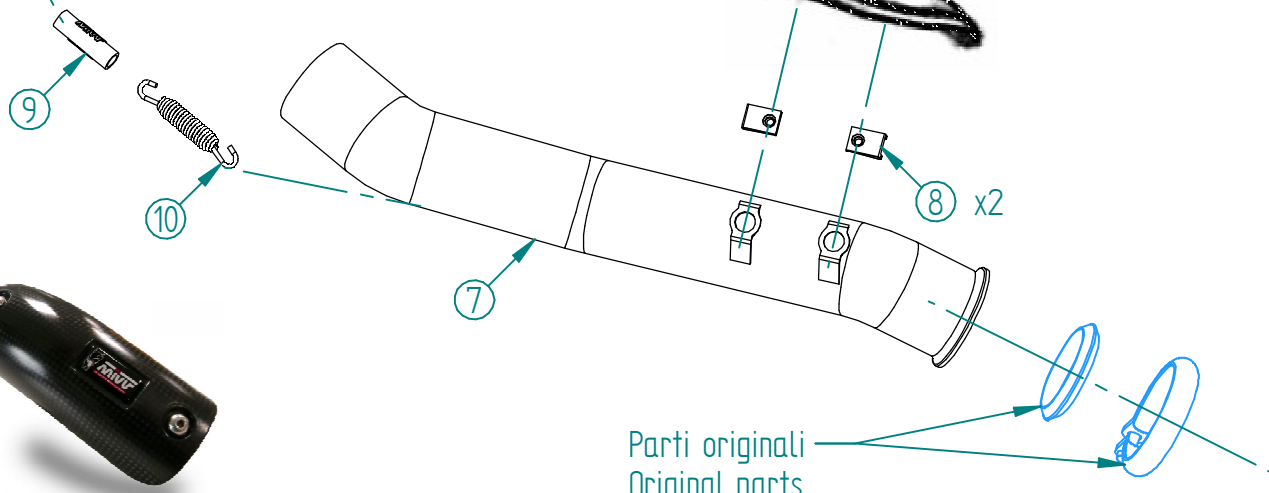

| #  | DESCRIPTION   | PART NUMBER    | QTY |
|----|---|----------------|-----|
| 1  | Silenziatore / Muffler dB Killer 50.DK.178.0        | Speed Edge 350 | 1   |
| 2  | Rondella di sicurezza / Safety washer               | 50.73.604.1    | 2   |
| 3  | Vite M8 x 16 / Screw M8 x 16                        | 50.73.098.1    | 2   |
| 4  | Vite M8x20 / Screw M8x20                            | 50.73.894.1    | 1   |
| 5  | Rondella in alluminio nera / Black aluminium washer | 50.73.221.1    | 1   |
| 6  | Staffa / Bracket                                    | 50.S5.1344.0   | 1   |
| 7  | Tubo di raccordo / Link pipe                        | 9773CF001SRX   | 1   |
| 8  | Dado rapido M5 / M5 cage nut                        | 50.73.674.1    | 2   |
| 9  | Tubo in gomma per molla / Rubber pipe for spring    | 50.73.210.1    | 1   |
| 10 | Molla media / Mid-size spring                       | 50.73.359.1    | 1   |

## OPTIONAL PARTS

00.73.ACC.070  
Carter in carbonio / Carbon fiber heatshield

Parti originali  
Original parts

| APPLICAZIONI / APPLICATIONS |                        |                  |
|-----------------------------|------------------------|------------------|
| CODICE / CODE               | SILENZIATORE / MUFFLER | TUBO / PIPE      |
| CF.001.LRB                  | STEEL BLACK            | INOX / ST. STEEL |
| CF.001.LRX                  | INOX / ST. STEEL       |                  |