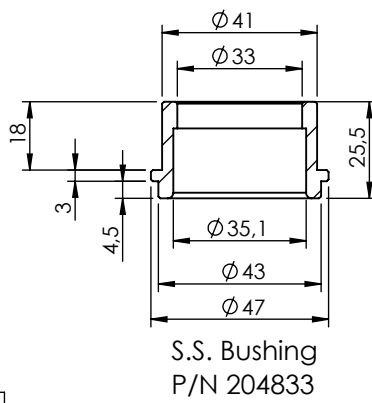

WARNING

Fitting this exhaust system it is advisable to optimize the carburation by remapping the stock ECU or by adopting an additional ECU unit.

ART. 15631TK

YAMAHA MT-07 (also fits 35kW version)

FULL SYSTEM LV-14R TITANIUM APPROVED

WARNING

Fitting this exhaust system it is advisable to optimize the carburation by remapping the stock ECU or by adopting an additional ECU unit.

ART. 15631TK

YAMAHA TRACER 7
(also fits 35kW version) (fit with original panniers **ONLY 2020-2024 VERSIONS**)