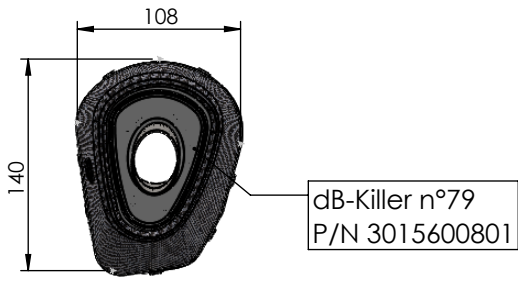

WARNING

Fitting this exhaust system it is advisable to optimize the carburation by remapping the stock ECU or by adopting an additional ECU unit.

ART. 15631TK

YAMAHA MT-07 (also fits 35kW version)

FULL SYSTEM LV-14R TITANIUM APPROVED

WARNING

Fitting this exhaust system it is advisable to optimize the carburation by remapping the stock ECU or by adopting an additional ECU unit.

ART. 15631TK

YAMAHA TRACER 7
(also fits 35kW version) (fit with original panniers **ONLY 2020-2024 VERSIONS**)