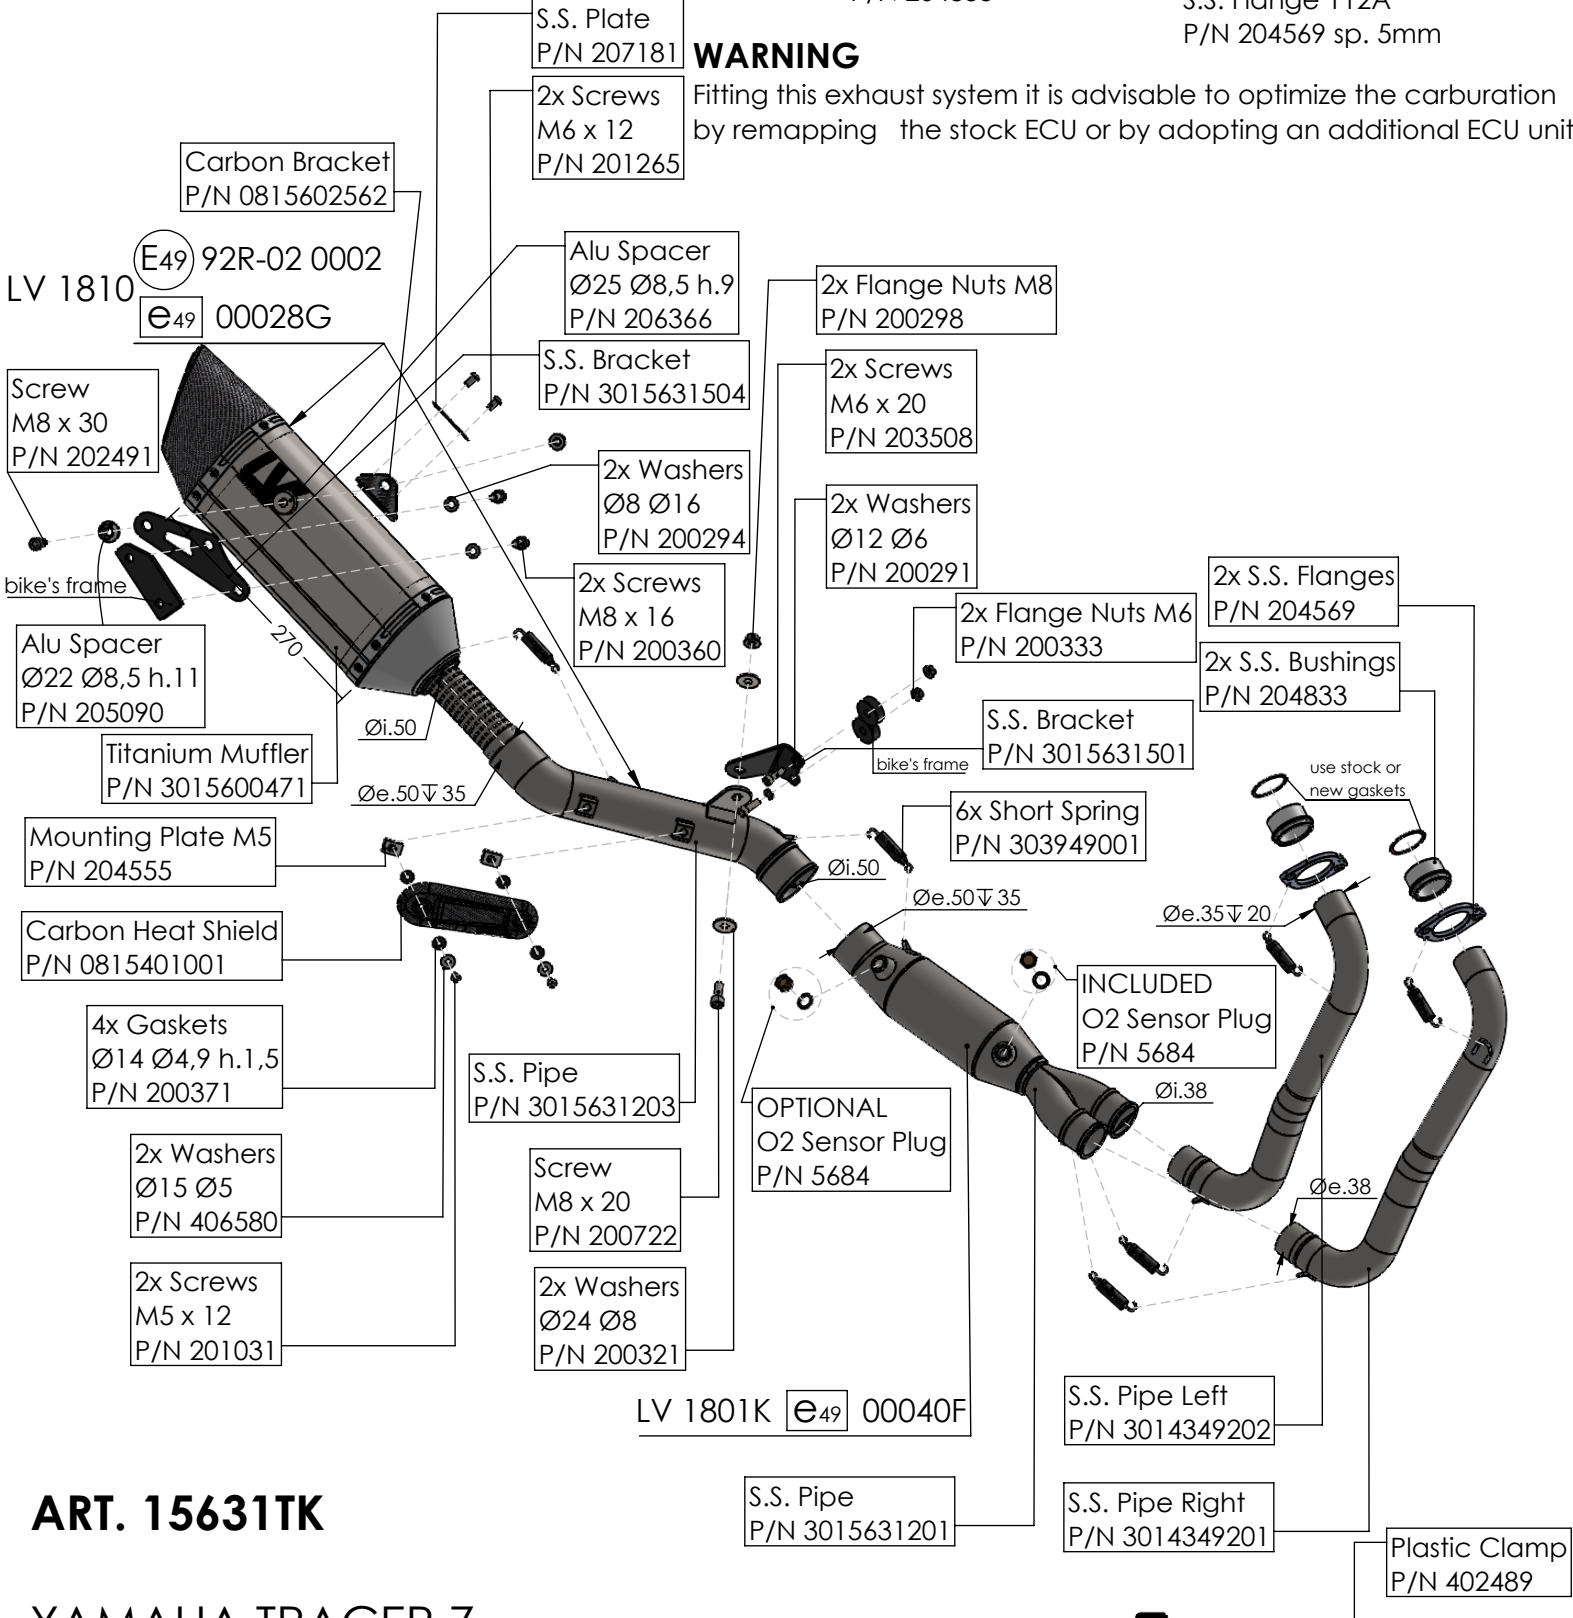

WARNING

Fitting this exhaust system it is advisable to optimize the carburation by remapping the stock ECU or by adopting an additional ECU unit.

ART. 15631TK

YAMAHA MT-07 (also fits 35kW version)

FULL SYSTEM LV-14R TITANIUM APPROVED

WARNING

Fitting this exhaust system it is advisable to optimize the carburation by remapping the stock ECU or by adopting an additional ECU unit.

ART. 15631TK

YAMAHA TRACER 7
(also fits 35kW version) (fit with original panniers **ONLY 2020-2024 VERSIONS**)

FULL SYSTEM LV-14R TITANIUM APPROVED