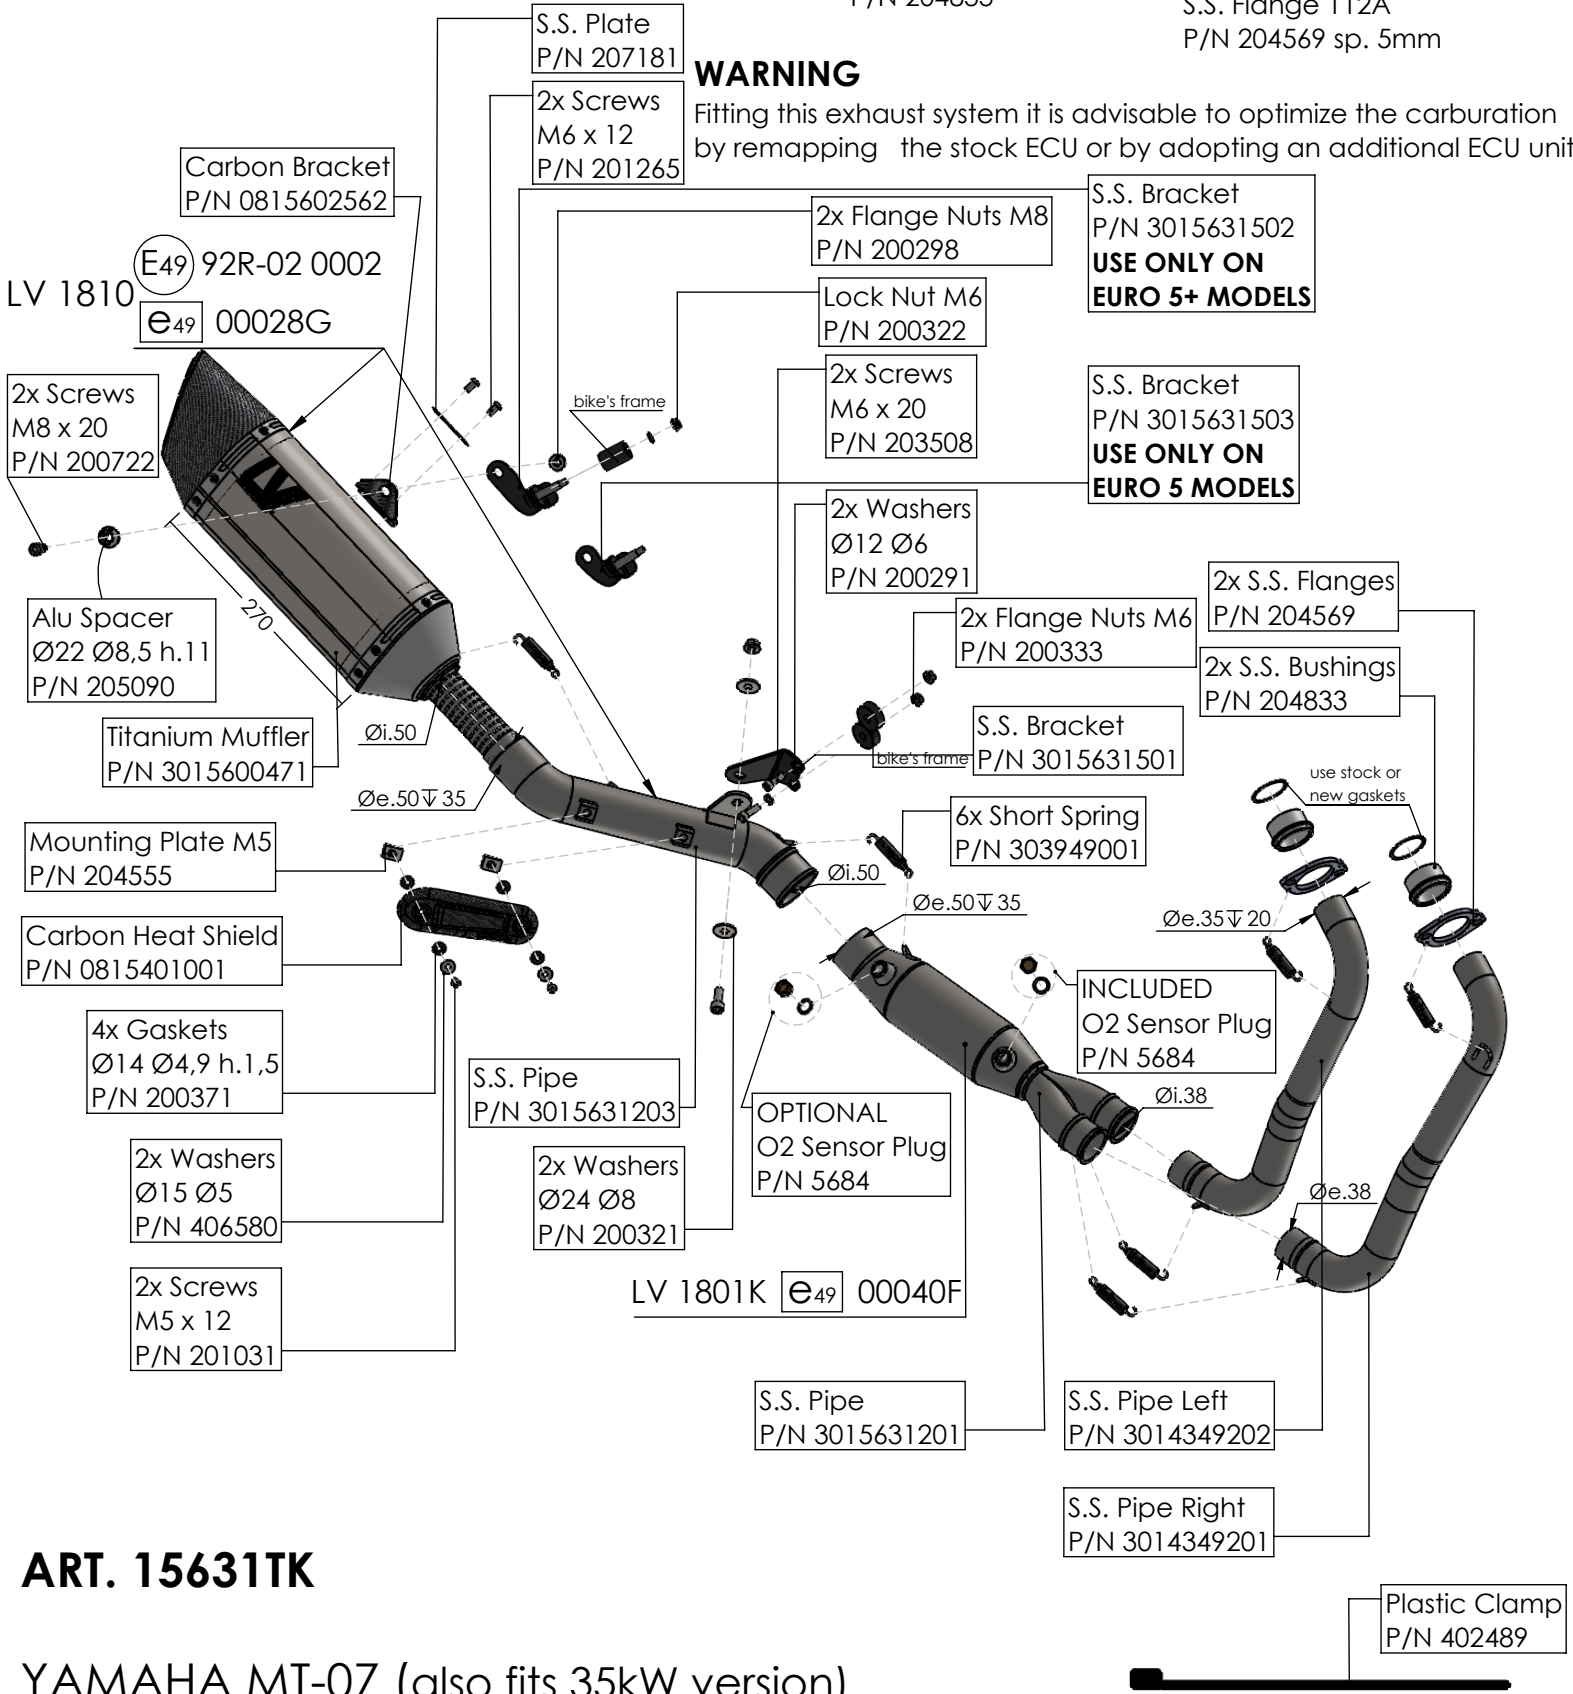

WARNING

Fitting this exhaust system it is advisable to optimize the carburation by remapping the stock ECU or by adopting an additional ECU unit.

ART. 15631TK

YAMAHA MT-07 (also fits 35kW version)

FULL SYSTEM LV-14R TITANIUM APPROVED

WARNING

Fitting this exhaust system it is advisable to optimize the carburation by remapping the stock ECU or by adopting an additional ECU unit.

ART. 15631TK

YAMAHA TRACER 7
(also fits 35kW version) (fit with original panniers **ONLY 2020-2024 VERSIONS**)

FULL SYSTEM LV-14R TITANIUM APPROVED