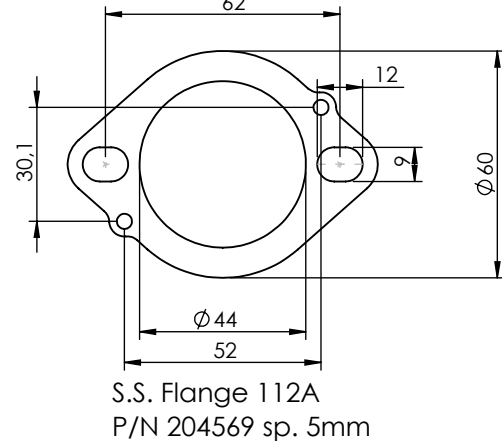

WARNING

Fitting this exhaust system it is advisable to optimize the carburation by remapping the stock ECU or by adopting an additional ECU unit.

ART. 15631TK

YAMAHA MT-07 (also fits 35kW version)

FULL SYSTEM LV-14R TITANIUM APPROVED

WARNING

Fitting this exhaust system it is advisable to optimize the carburation by remapping the stock ECU or by adopting an additional ECU unit.

ART. 15631TK

YAMAHA TRACER 7
(also fits 35kW version) (fit with original panniers **ONLY 2020-2024 VERSIONS**)