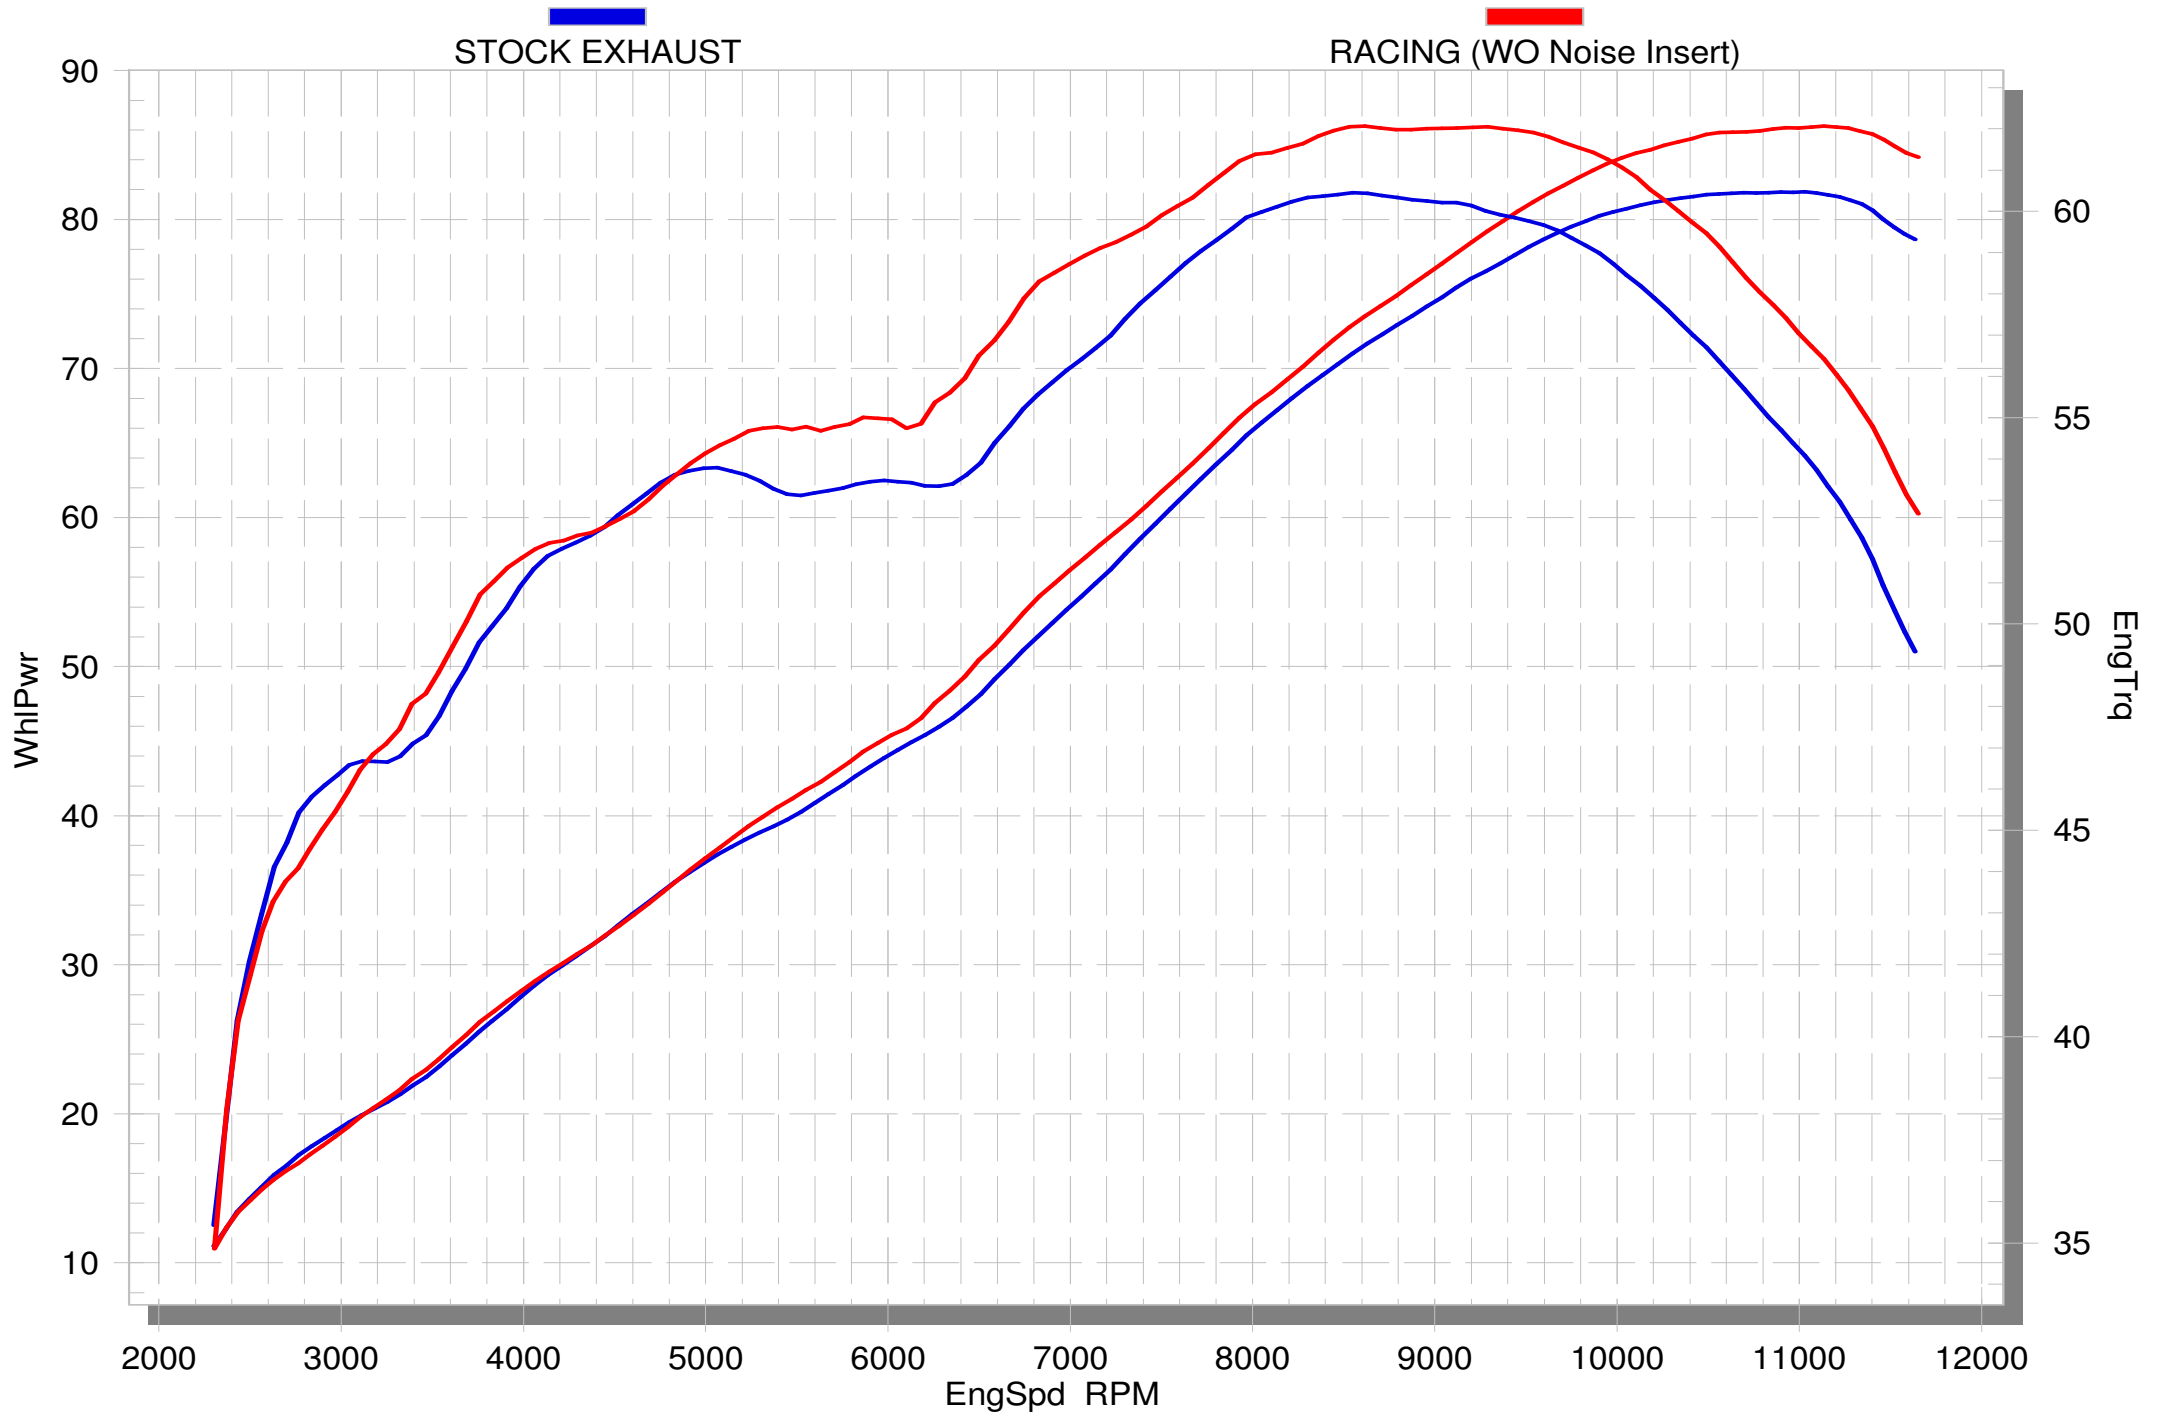

HONDA CB-CBR 650F

STOCK EXHAUST

RACING (WO Noise Insert)

HONDA CB-CBR 650F

STOCK EXHAUST

RACING EC-ECE approved