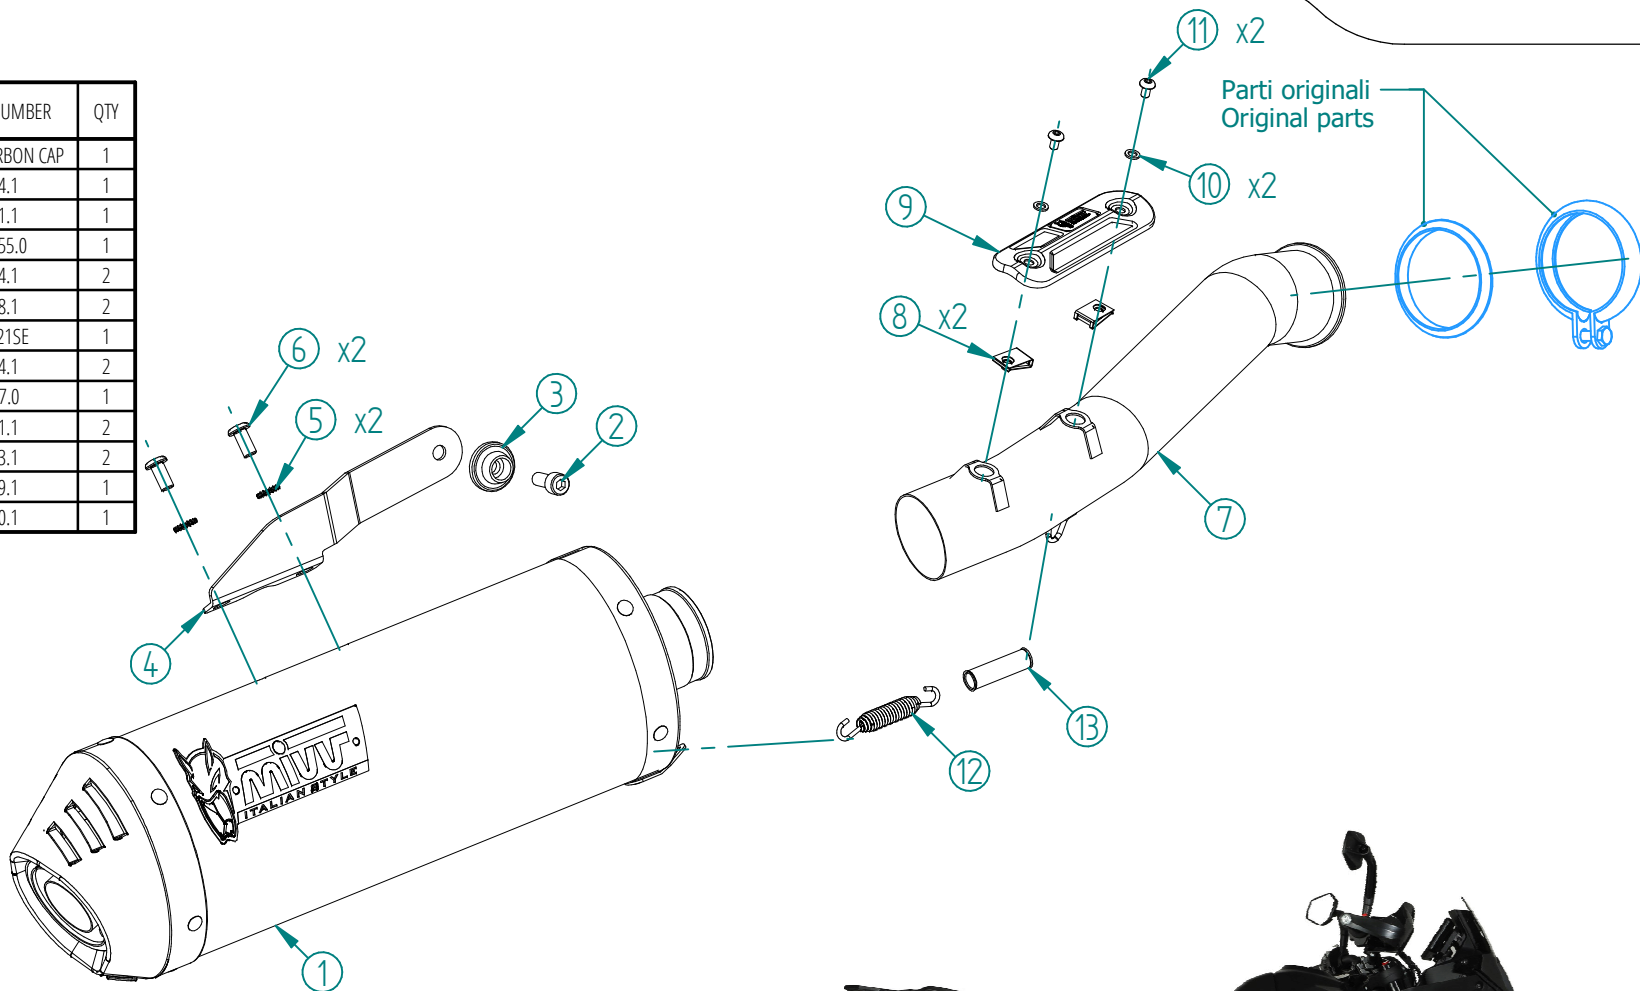

#	DESCRIPTION	PART NUMBER	QTY
1	Silenziatore / Muffler - db killer 50.DK.067.0	OVAL CARBON CAP	1
2	Vite M8x20 / Screw M8x20	50.73.894.1	1
3	Rondella in alluminio nera / Black aluminium washer	50.73.221.1	1
4	Staffa / Bracket	50.SS.1155.0	1
5	Rondella di sicurezza / Safety washer	50.73.604.1	2
6	Vite M8 x 16 / Screw M8 x 16	50.73.098.1	2
7	Tubo di raccordo / Link pipe	9773KT021SE	1
8	Dado rapido M5 / M5 cage nut	50.73.674.1	2
9	Cover in carbonio / Carbon cover	50.CR.047.0	1
10	Rondella M5 / Washer M5	50.73.351.1	2
11	Vite M5 x 8 / Screw M5 x 8	50.73.233.1	2
12	Molla media / Mid-size spring	50.73.359.1	1
13	Gommino per molla / Rubber pipe	50.73.210.1	1

OPTIONAL PARTS

Carter in alluminio - Aluminium cover  
**00.73.ACC.069.0**

APPLICAZIONI / APPLICATIONS

CODICE / CODE	SILENZIATORE / MUFFLER	TUBO / PIPE	FASCETTA / CLAMP
KT.021.LVC	INOX NERO ( COPPA CARBONIO ) / STEEL BLACK ( CARBON CAP )	INOX / ST. STEEL	///