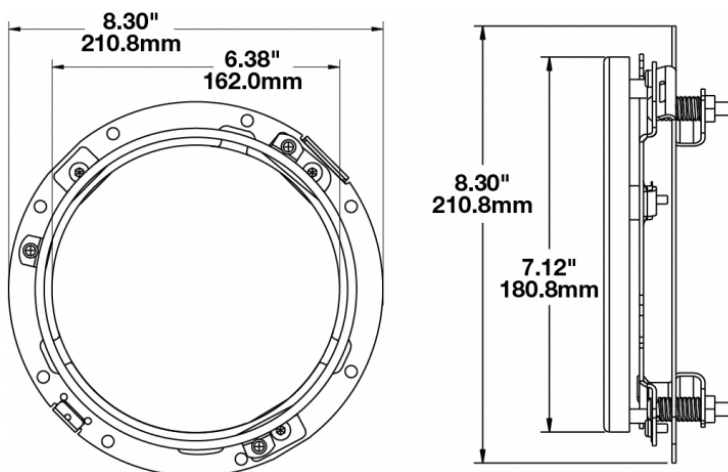

Mounting Ring Kit for 7" Round (PAR56) Headlights

PRODUCT INFORMATION

Description	Mounting Ring Kit for 7" Round (PAR56) Headlights
Height	210.82 mm / 8.3 in
Width	210.82 mm / 8.3 in
Product Weight	0.20 lbs / 0.09 kgs
Shipping Weight	0.71 lbs / 0.32 kgs

PRODUCT DIMENSIONS

Print date: 2017-07-31

© 2017 J.W. Speaker Corporation • Germantown, WI U.S.A.
www.jwspeaker.com • speaker@jwspeaker.com • 262.251.6660

Mounting Ring Kit for 7" Round (PAR56) Headlights