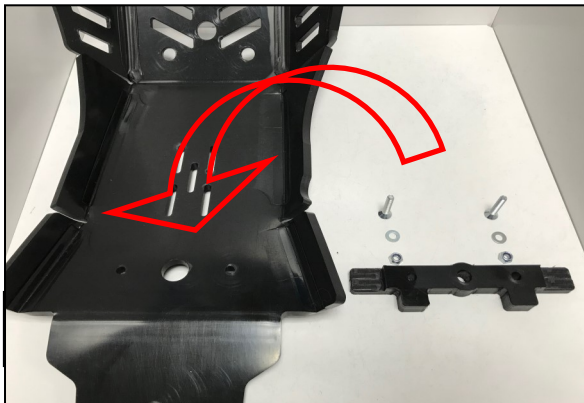

- 1 PM01-04-180 - Front bracket
- 1 PM01-06-044 - N°25
- 1 PM01-10-009 - Rear plastic fixation
- 1 NE01-11-001 - Screws 6x25mm
- 1 NE10-01-004 - Alloy spacers
- 1 NE01-06-028 - Th 6x35mm
- 1 NE01-04-002 - Clamped bolt
- 2 NE01-01-009 - Tbhc 6x20mm
- 6 NE01-03-001 - R.M6
- 4 NE01-04-003 - Em6f
- 2 NE01-02-003 - Tfhc 6x25mm
- 2 NE01-02-006 - Tfhc 6x40mm
- 1 NE04-01-191 - Sticker

VIDEO

**AX1588**

GASGAS MC250F/EX250F/  
EX350F  
**Xtrem Skid Plate**

Tfhc 6x40mm

Tbhc 6x20mm - R.M6

TH 6x35mm

Screw 6x25mm