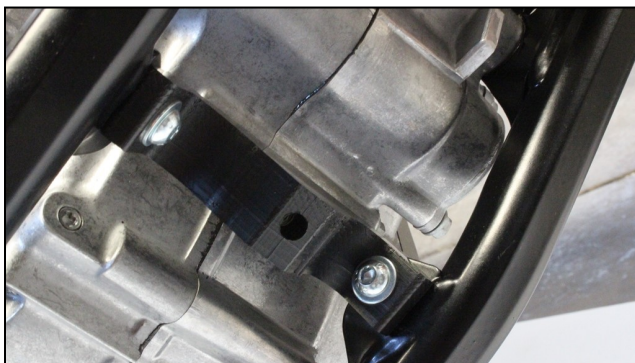

VIDEO

**AX1588**

GASGAS MC250F/EX250F/  
EX350F  
**Xtrem Skid Plate**

Tfhc 6x40mm

Tbhc 6x20mm - R.M6

TH 6x35mm

Screw 6x25mm