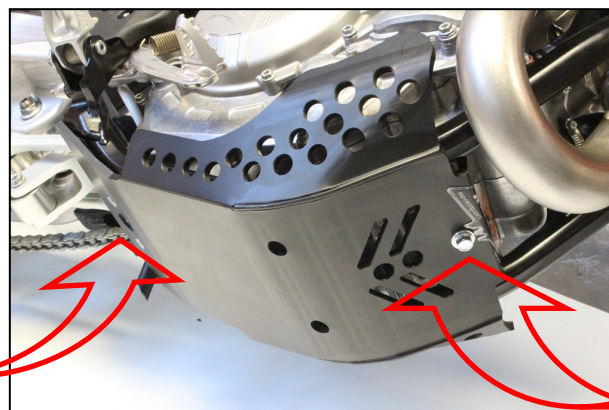

VIDEO

**AX1588**

GASGAS MC250F/EX250F/  
EX350F  
**Xtrem Skid Plate**

Tfhc 6x40mm

Tbhc 6x20mm - R.M6

TH 6x35mm

Screw 6x25mm