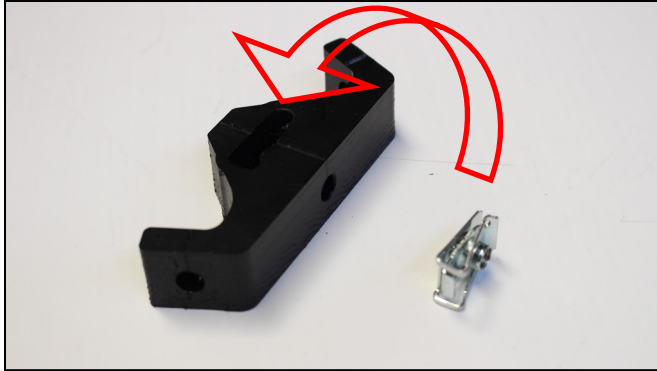

- 1 PM01-04-180 - Front bracket
- 1 PM01-06-044 - N°25
- 1 PM01-10-009 - Rear plastic fixation
- 1 NE01-11-001 - Screws 6x25mm
- 1 NE10-01-004 - Alloy spacers
- 1 NE01-06-028 - Th 6x35mm
- 1 NE01-04-002 - Clamped bolt
- 2 NE01-01-009 - Tbhc 6x20mm
- 6 NE01-03-001 - R.M6
- 4 NE01-04-003 - Em6f
- 2 NE01-02-003 - Tfhc 6x25mm
- 2 NE01-02-006 - Tfhc 6x40mm
- 1 NE04-01-191 - Sticker

VIDEO

**AX1588**

GASGAS MC250F/EX250F/  
EX350F  
**Xtrem Skid Plate**

Tfhc 6x40mm

Tbhc 6x20mm - R.M6

TH 6x35mm

Screw 6x25mm