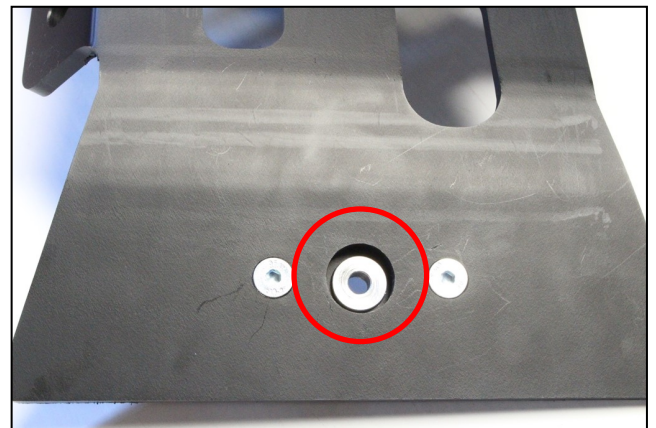

VIDEO

**AX1588**

GASGAS MC250F/EX250F/  
EX350F  
**Xtrem Skid Plate**

Tfhc 6x40mm

Tbhc 6x20mm - R.M6

TH 6x35mm

Screw 6x25mm