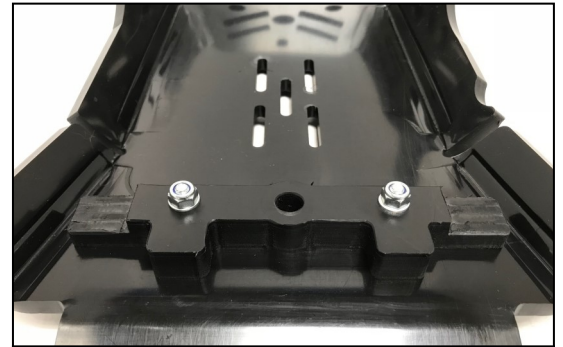

- 1 PM01-04-180 - Front bracket
- 1 PM01-06-044 - N°25
- 1 PM01-10-009 - Rear plastic fixation
- 1 NE01-11-001 - Screws 6x25mm
- 1 NE10-01-004 - Alloy spacers
- 1 NE01-06-028 - Th 6x35mm
- 1 NE01-04-002 - Clamped bolt
- 2 NE01-01-009 - Tbhc 6x20mm
- 6 NE01-03-001 - R.M6
- 4 NE01-04-003 - Em6f
- 2 NE01-02-003 - Tfhc 6x25mm
- 2 NE01-02-006 - Tfhc 6x40mm
- 1 NE04-01-191 - Sticker

VIDEO

**AX1588**

GASGAS MC250F/EX250F/  
EX350F  
**Xtrem Skid Plate**

Tfhc 6x40mm

Tbhc 6x20mm - R.M6

TH 6x35mm

Screw 6x25mm