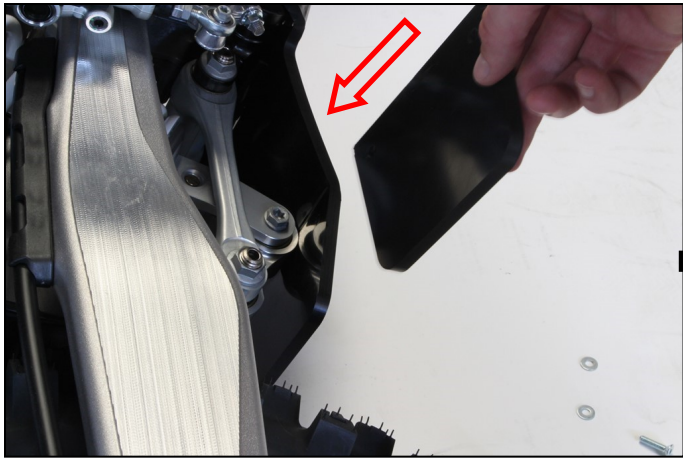

VIDEO

AX1587
 GASGAS MC450F/EX450F
Xtrem Skid Plate

Tbhc 6x20mm - R.M6

THF 6x30mm

THF 6x30mm

Tfhc 6x25mm - R.M6 - Em6f