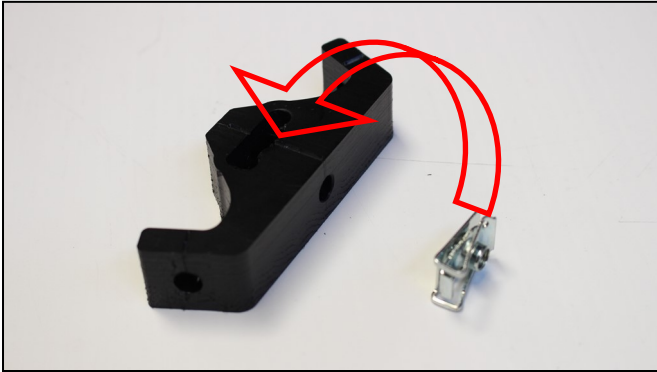

- 1 PM01-04-179 - Front bracket
- 1 PM01-05-010 - Rear plastic part
- 2 NE01-10-001 - Thf 6x30mm
- 2 NE10-01-004 - Alloy spacers
- 1 NE01-04-002 - Clamped bolt
- 2 NE01-01-009 - Tbhc 6x20mm
- 6 NE01-03-001 - R.M6
- 4 NE01-04-003 - Em6f
- 2 NE01-02-003 - Tfhc 6x25mm
- 2 NE01-02-004 - Tfhc 6x30mm
- 1 NE04-01-190 - Sticker
- 1 PM01-06-039 - N°21

VIDEO

AX1587
 GASGAS MC450F/EX450F
Xtrem Skid Plate

Tbhc 6x20mm - R.M6

THF 6x30mm

THF 6x30mm

Tfhc 6x25mm - R.M6 - Em6f