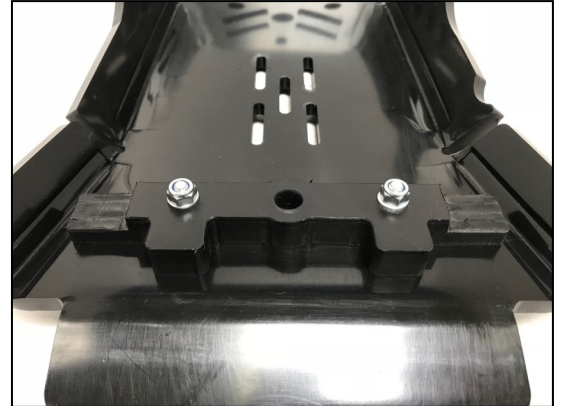

- 1 PM01-04-179 - Front bracket
- 1 PM01-05-010 - Rear plastic part
- 2 NE01-10-001 - Thf 6x30mm
- 2 NE10-01-004 - Alloy spacers
- 1 NE01-04-002 - Clamped bolt
- 2 NE01-01-009 - Tbhc 6x20mm
- 6 NE01-03-001 - R.M6
- 4 NE01-04-003 - Em6f
- 2 NE01-02-003 - Tfhc 6x25mm
- 2 NE01-02-004 - Tfhc 6x30mm
- 1 NE04-01-190 - Sticker
- 1 PM01-06-039 - N°21

VIDEO

AX1587
 GASGAS MC450F/EX450F
Xtrem Skid Plate

Tbhc 6x20mm - R.M6

THF 6x30mm

THF 6x30mm

Tfhc 6x25mm - R.M6 - Em6f