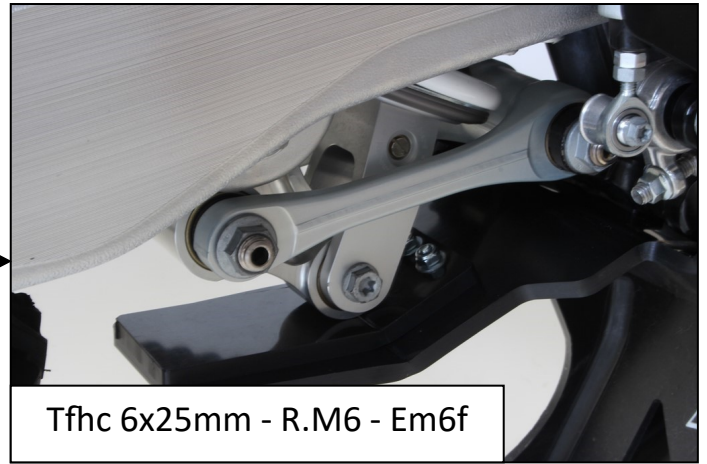

VIDEO

AX1587
 GASGAS MC450F/EX450F
Xtrem Skid Plate

Tbhc 6x20mm - R.M6

THF 6x30mm

THF 6x30mm

Tfhc 6x25mm - R.M6 - Em6f