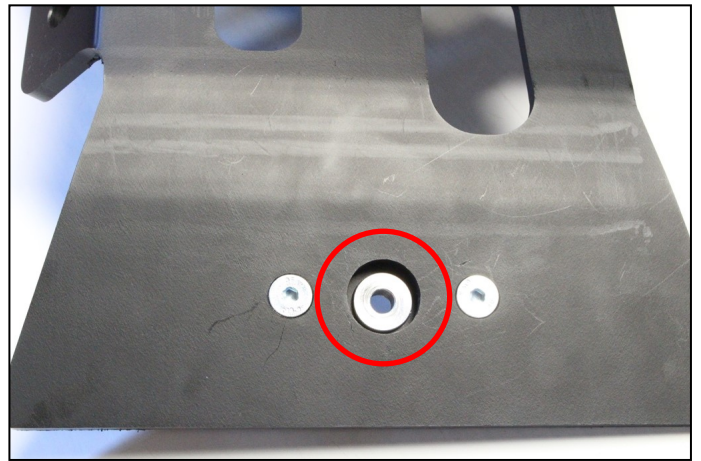

- 1 PM01-04-179 - Front bracket
- 1 PM01-05-010 - Rear plastic part
- 2 NE01-10-001 - Thf 6x30mm
- 2 NE10-01-004 - Alloy spacers
- 1 NE01-04-002 - Clamped bolt
- 2 NE01-01-009 - Tbhc 6x20mm
- 6 NE01-03-001 - R.M6
- 4 NE01-04-003 - Em6f
- 2 NE01-02-003 - Tfhc 6x25mm
- 2 NE01-02-004 - Tfhc 6x30mm
- 1 NE04-01-190 - Sticker
- 1 PM01-06-039 - N°21

VIDEO

AX1587
 GASGAS MC450F/EX450F
Xtrem Skid Plate

Tbhc 6x20mm - R.M6

THF 6x30mm

THF 6x30mm

Tfhc 6x25mm - R.M6 - Em6f