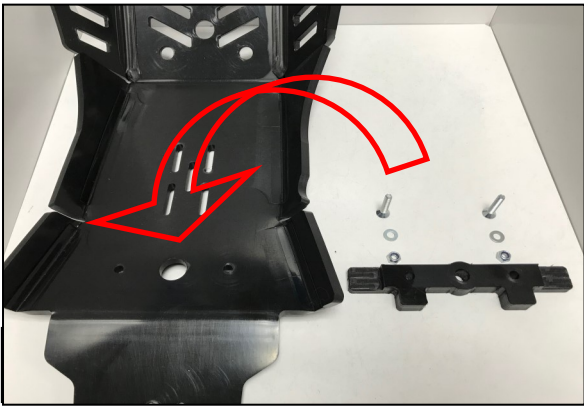

- 1 PM01-04-179 - Front bracket
- 1 PM01-05-010 - Rear plastic part
- 2 NE01-10-001 - Thf 6x30mm
- 2 NE10-01-004 - Alloy spacers
- 1 NE01-04-002 - Clamped bolt
- 2 NE01-01-009 - Tbhc 6x20mm
- 6 NE01-03-001 - R.M6
- 4 NE01-04-003 - Em6f
- 2 NE01-02-003 - Tfhc 6x25mm
- 2 NE01-02-004 - Tfhc 6x30mm
- 1 NE04-01-190 - Sticker
- 1 PM01-06-039 - N°21

VIDEO

AX1587
 GASGAS MC450F/EX450F
Xtrem Skid Plate

Tbhc 6x20mm - R.M6

THF 6x30mm

THF 6x30mm

Tfhc 6x25mm - R.M6 - Em6f