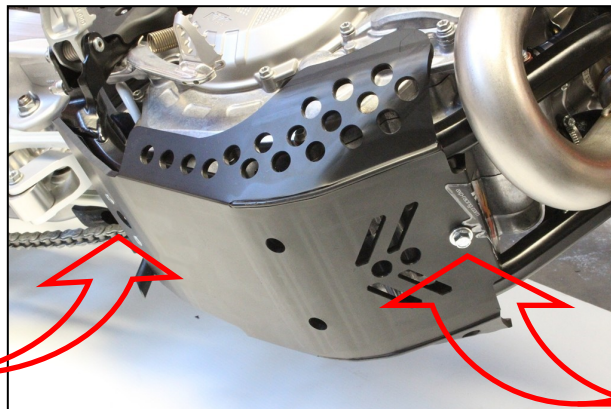

VIDEO

AX1587
 GASGAS MC450F/EX450F
Xtrem Skid Plate

Tbhc 6x20mm - R.M6

THF 6x30mm

THF 6x30mm

Tfhc 6x25mm - R.M6 - Em6f